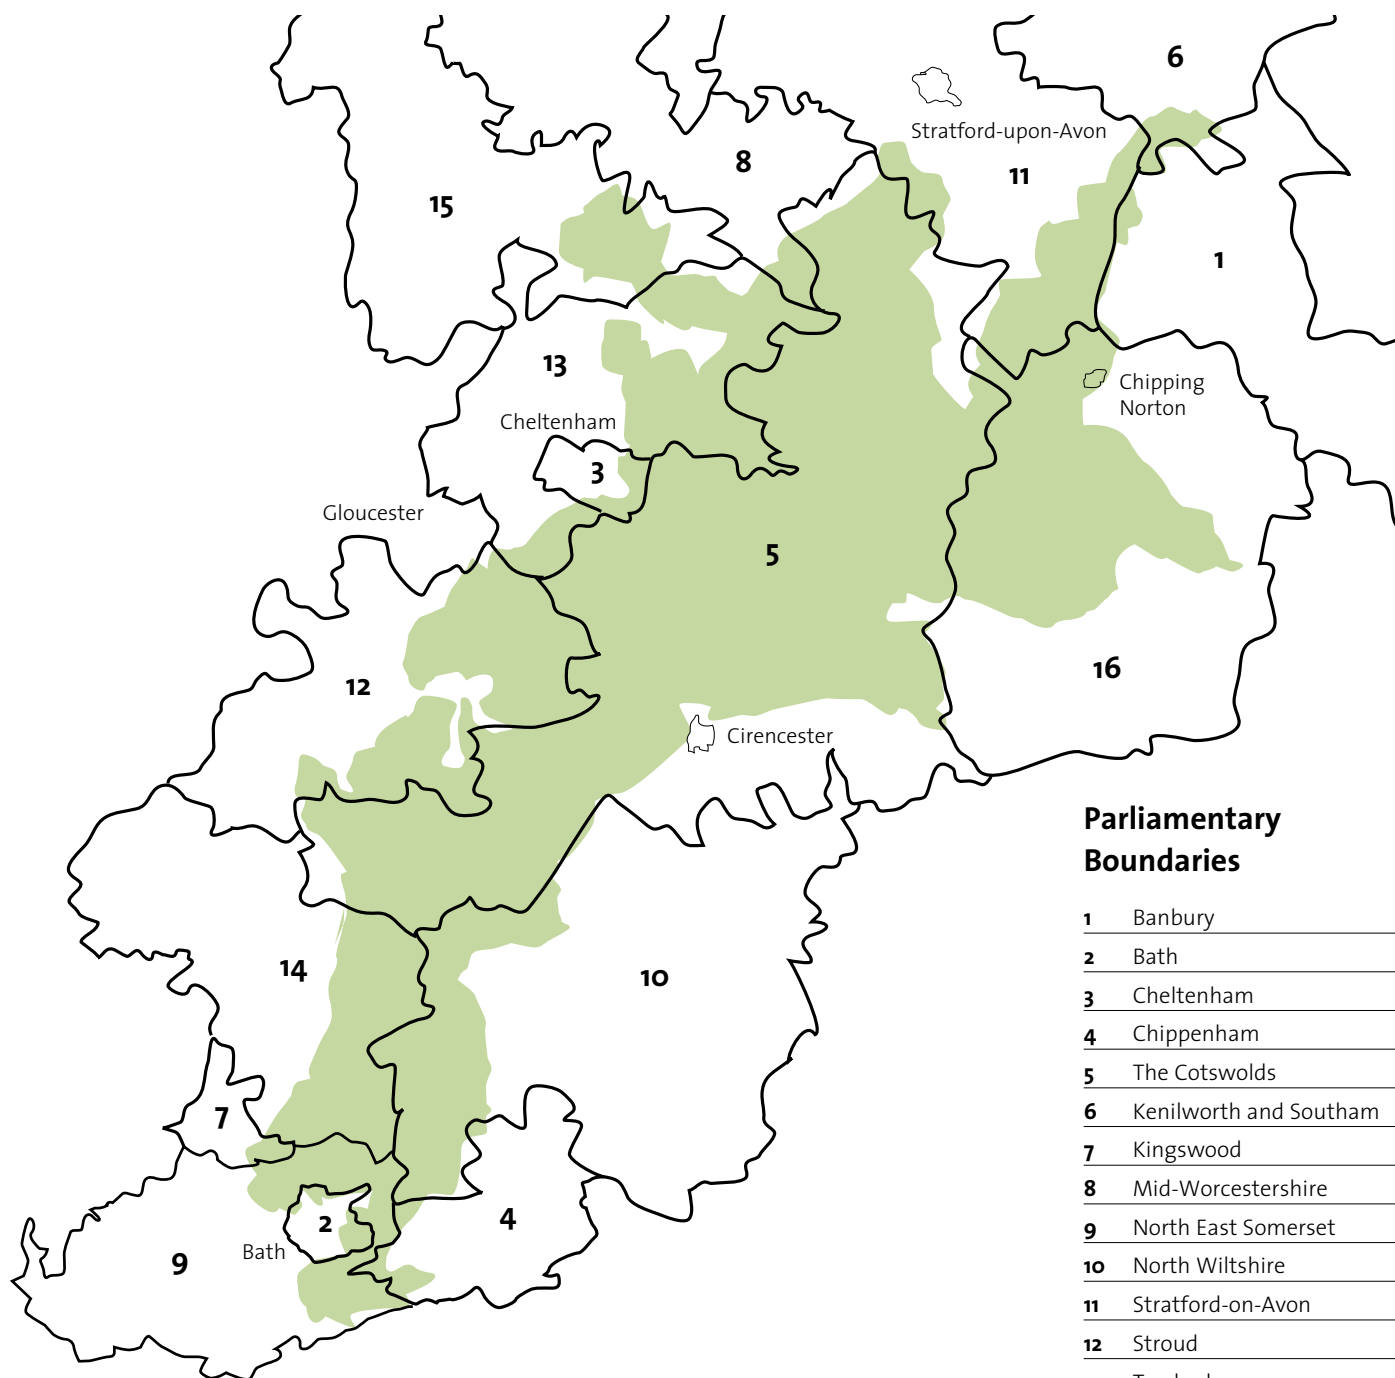

Members of the European Parliament

Constituency	MEP
South West Region	William Dartmouth (UKIP) Ashley Fox (Cons) Julie Girling (Cons) Clare Moody (Lab) Julia Reid (UKIP) Molly Scott Cato (Green)
West Midlands	James Carver (UKIP) Dan Dalton (Cons) Bill Etheridge (UKIP) Neena Gill (Lab) Anthea McIntyre (Cons) Jill Seymour (UKIP) Siôn Simon (Lab)
South East	Janice Atkinson (UKIP) Richard Ashworth (Cons) Catherine Bearder (Lib Dem) Nirj Deva (Cons) Annelise Dodds (Lab) Nigel Farage (UKIP) Raymond Finch (UKIP) Daniel Hannan (Cons) Diane James (UKIP) Keith Taylor (Green)

Parliamentary Boundaries

Parliamentary Boundaries

- 1 Banbury
- 2 Bath
- 3 Cheltenham
- 4 Chippenham
- 5 The Cotswolds
- 6 Kenilworth and Southam
- 7 Kingswood
- 8 Mid-Worcestershire
- 9 North East Somerset
- 10 North Wiltshire
- 11 Stratford-on-Avon
- 12 Stroud
- 13 Tewkesbury
- 14 Thornbury and Yate
- 15 West Worcestershire
- 16 Witney